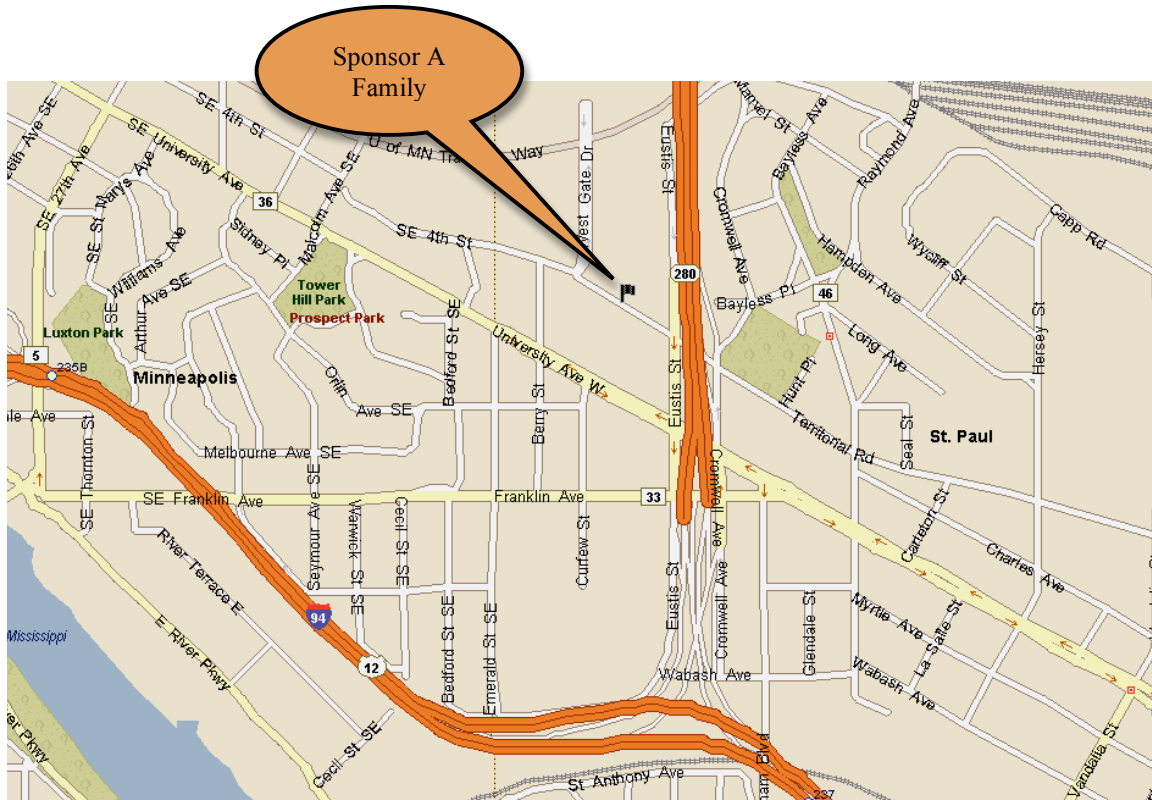

Sponsor A Family Drop-Off

St. Paul Warehouse

2579 Territorial Road, St. Paul, MN 55114

Monday, December 14, 2009 7 a.m. to 6 p.m.

Tuesday, December 15, 2009 7 a.m. to 6 p.m.

One block North of University Avenue just off Highway 280 in St. Paul

From the South and West

- Take **I-94 East** to **Exit 236 MN-280** on the left.
- Take the **University Avenue Exit**.
- Stay straight to go onto **Cromwell Avenue** (cross over University Avenue).
- Turn **Left** onto **TERRITORIAL RD** (crossing over MN-280).
- Go .1 miles to Westgate Business Center/Sponsor A Family will be on the **RIGHT**.

From the North

- From **I-35W** or **MN-36W** becomes **I-35W S** take **Exit 23A** on to **MN-280**.
- Take the **Territorial Rd/University Ave Exit**.
- Stay straight to go onto **Eustis ST**.
- Turn **Right** onto **TERRITORIAL RD**
- Go .1 miles to Westgate Business Center/Sponsor A Family will be on the **RIGHT**.

From the East

- Take **I-94 West** to **Exit 236 MN-280**.
- Take the **University Avenue Exit**.
- Slight **Left** onto **Cromwell Avenue** (cross over University Avenue).
- Turn **Left** onto **TERRITORIAL RD** (crossing over MN-280).
- Go .1 miles to Westgate Business Center/Sponsor A Family will be on the **RIGHT**.